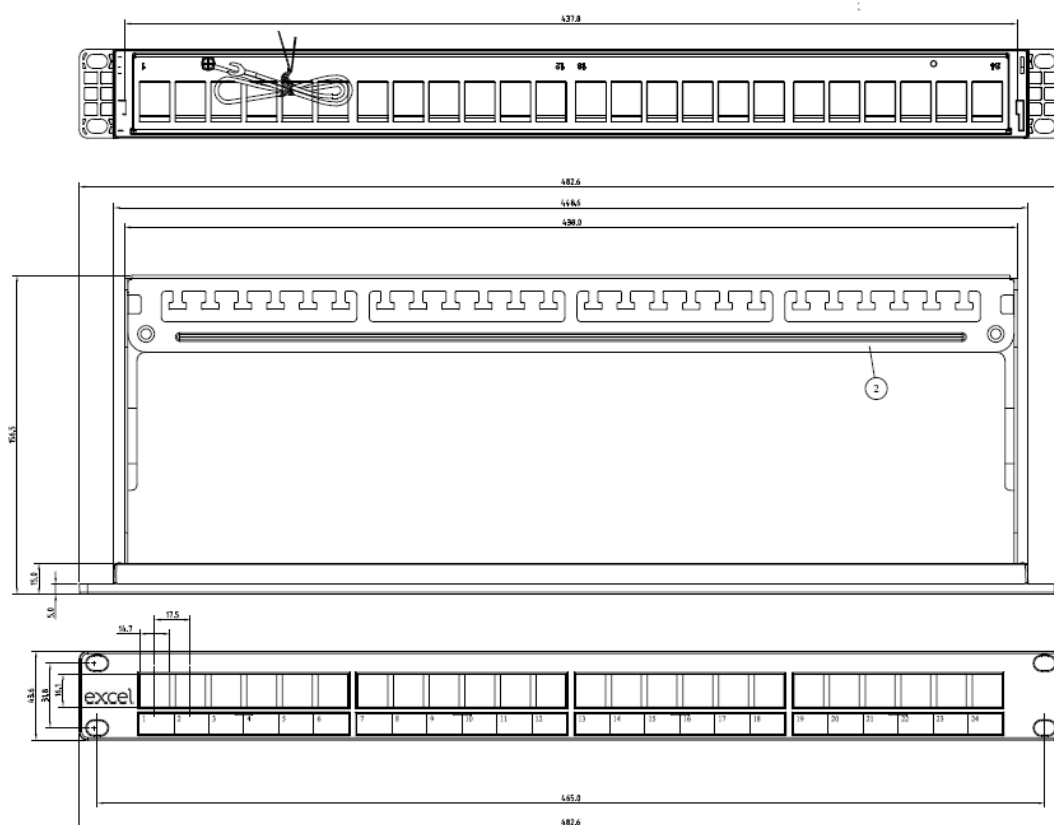

## Product Overview

Excel keystone jack patch panel frames are available for mounting screened and unshielded Excel toolless keystone jacks. A rear management tray with purposely designed cable tie positions, is supplied with each panel which is fitted without the need for any tools or fixings by simply snapping it into place.

## Product Specifications

Feature	Values
Suitable for number of outlets / modules	24
Category	Keystone jack dependent
Number of rack units (RU)	1
Colour	Black
Mounting method	19 inch mounting

# Excel Unloaded 24 Port Keystone Patch Panel Frame 1U Black

Item Code: 100-095

**excel**  
without compromise.

## Product drawing